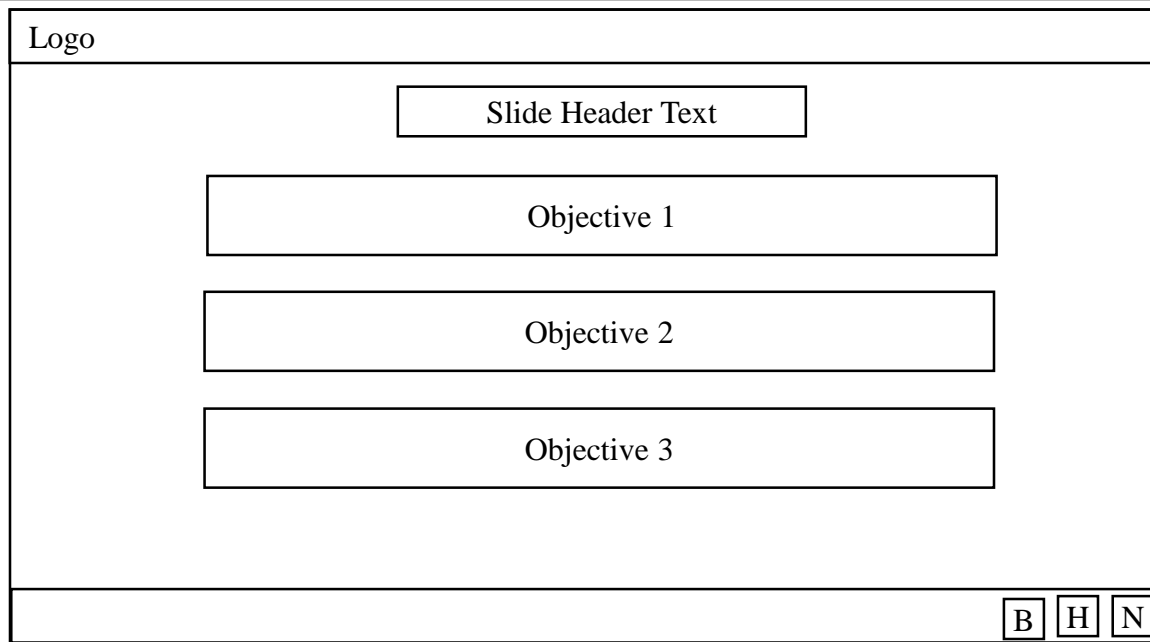

Slide 5 Objectives

Comments:

- Auto start narration
- Begin slide header text
- Objectives appear on screen with matching narration track
- Hyperlinks:
  - Home to slide 7
  - Back to slide 4
  - Next to slide 6