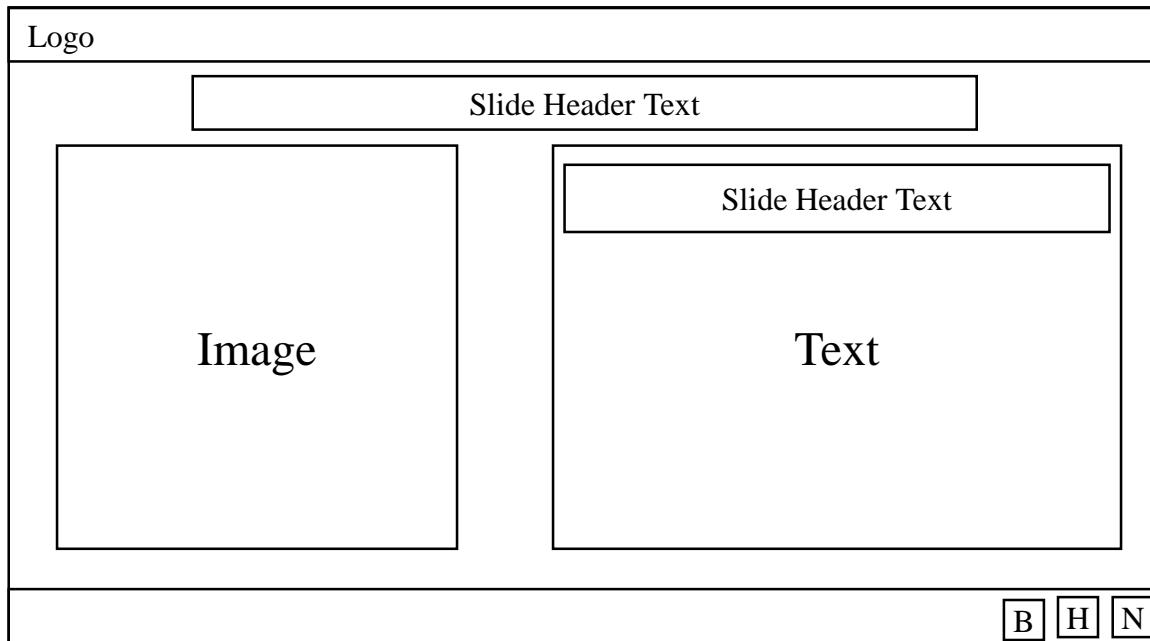

Slide 13 Empower to Do the Right Thing

Comments:

- Auto start narration
- Hyperlinks:
  - Button 1 to slide 15 labeled "6 Customer Service Standards" embedded in text
  - Home to slide 7
  - Back to slide 12
  - Next to slide 16