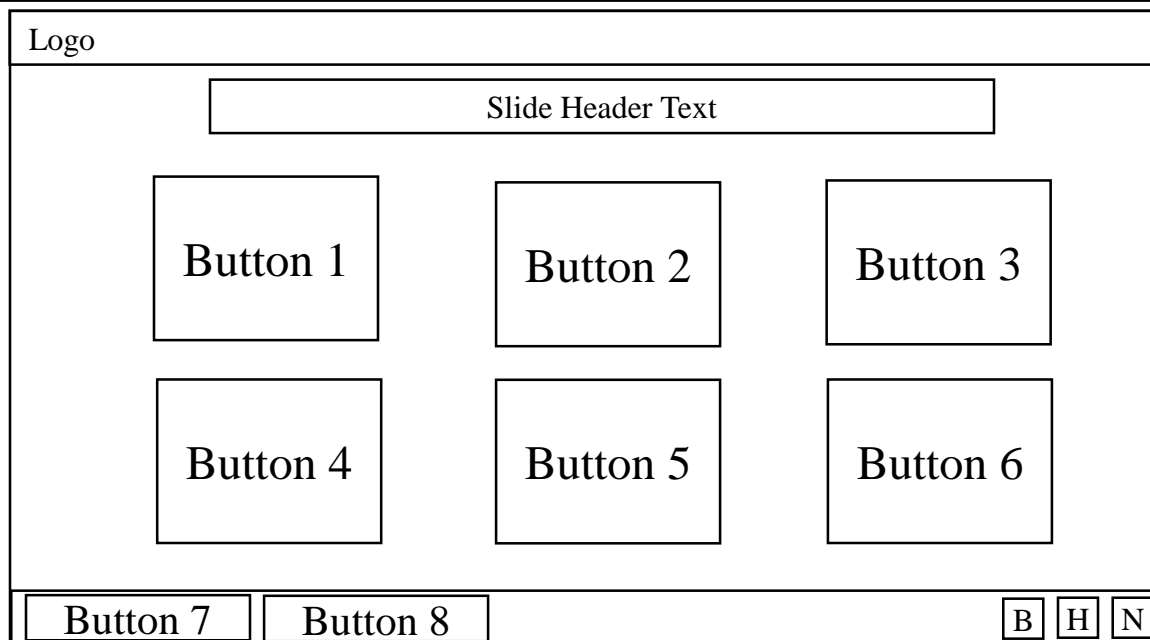

Slide 6 Animated Core Values Navigation Home

Comments:

- Auto start narration
- Animate appearance of buttons with narration
- Auto advance upon completion of narration
- No active hyperlinks